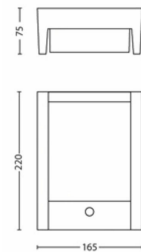

Designed for your garden

- Motion sensor included, for convenience and reassurance
- IP44 - weatherproof